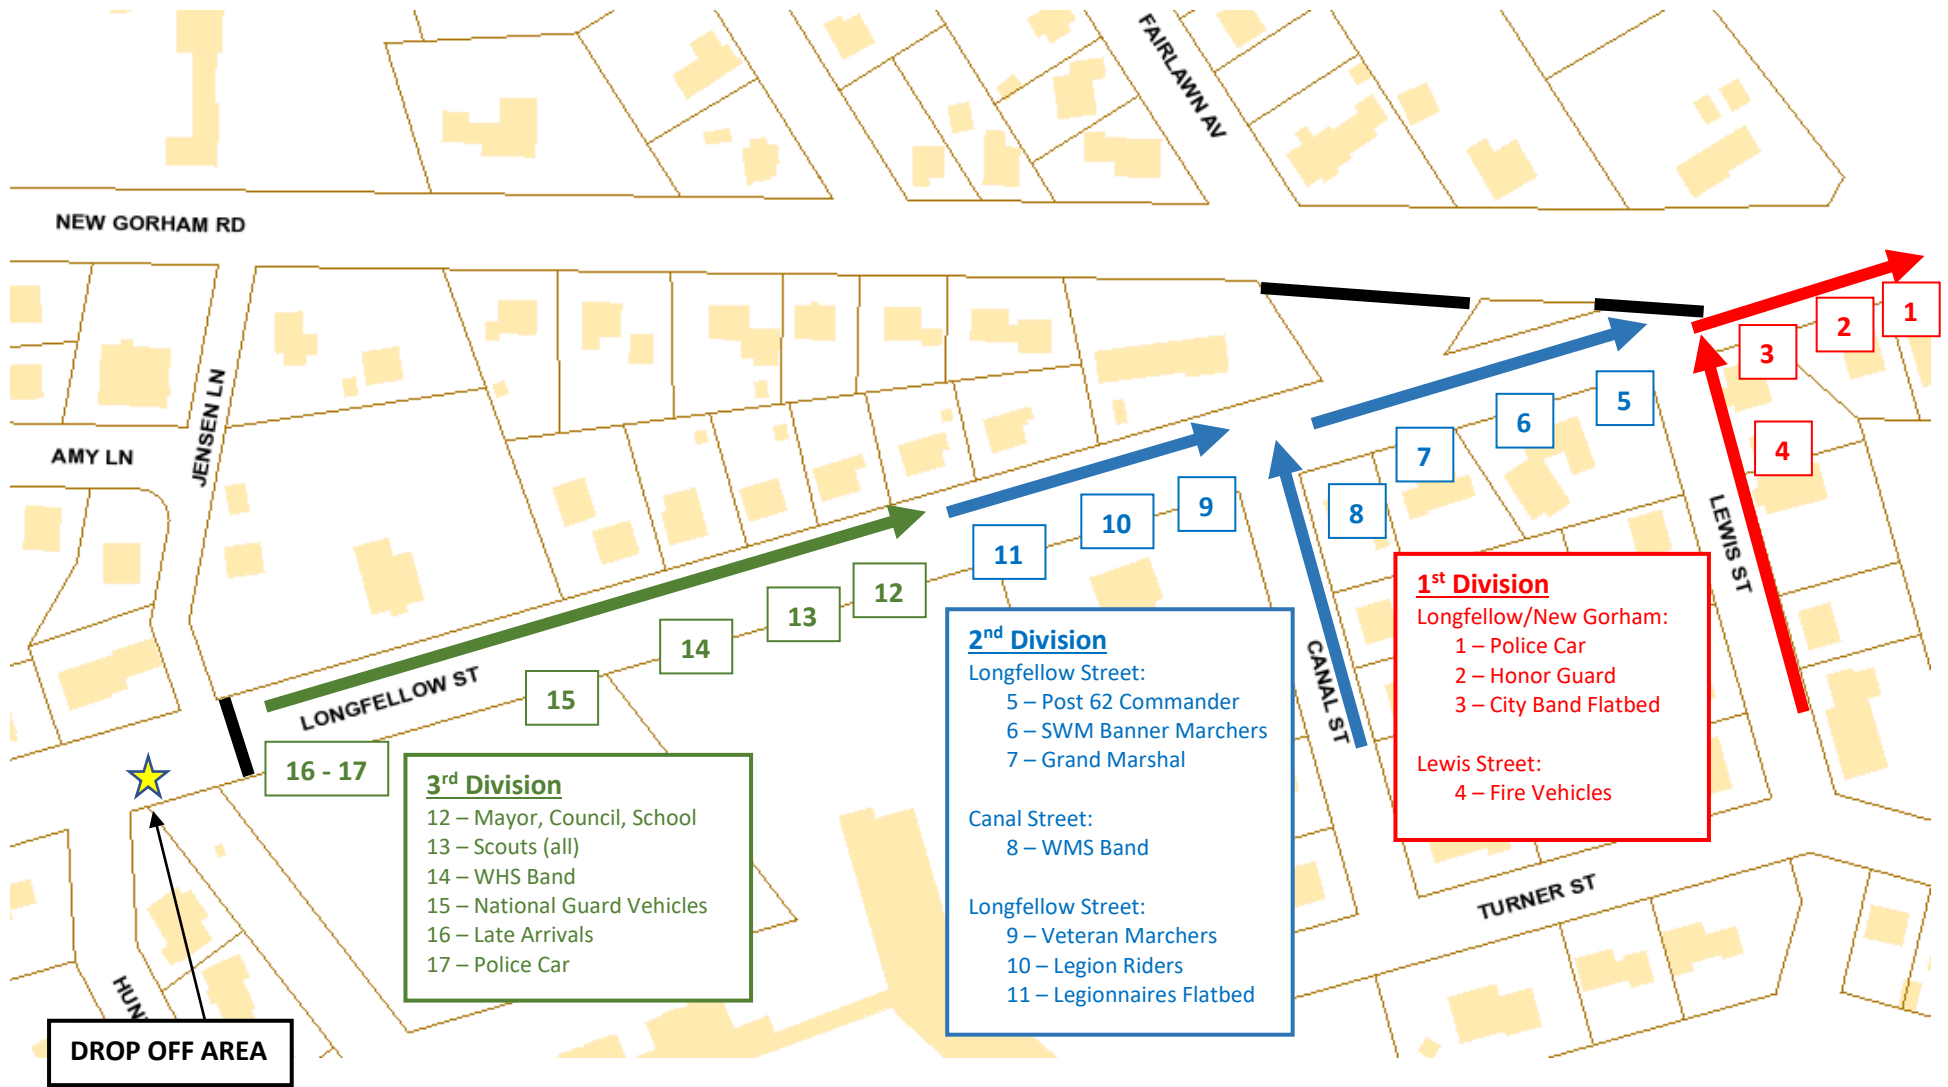

2019 MEMORIAL DAY PARADE LINE-UP

Barricades will be placed as marked at 9:15am for lineup. Parade starts at 10am.

Please keep your group to the RIGHT side of the street during lineup, so that other groups/vehicles may pass to get in place.

When the parade starts, leave 15' between each group and 25' between each division.